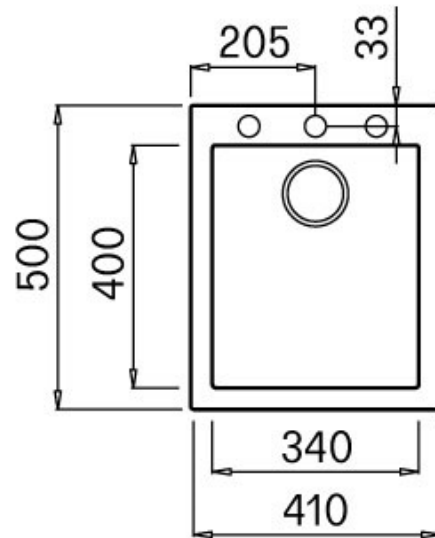

**Product Specification Sheet  
 ELGQ100-40T**

**Quadra Topmount**  
 Elleci Quadra Granitek 340 Single Bowl

<b>Models</b>	<b>Corner Radius</b>
08 ELGQ100-40T <i>Black</i>	10mm
<b>Overall Dimensions W x D</b>	<b>Waste</b>
410 x 500mm	90mm
<b>Bowl Dimensions W x D x H</b>	<b>Minimum Cabinet Size</b>
340 x 400 x 220mm	460mm

**Material & Finish**  
 Granitek, Honed

Accessories Available (optional)

**BFDDB**  
 DRAINING BASKET  
 390 X 325mm

**BFDRMB**  
 ROLLER MAT  
 480 X 450mm

E&OE – it is recommended all measurements are taken directly from the product. Specification subject to change without notice, always consult the literature supplied with the product. Coloured images are indicative only.